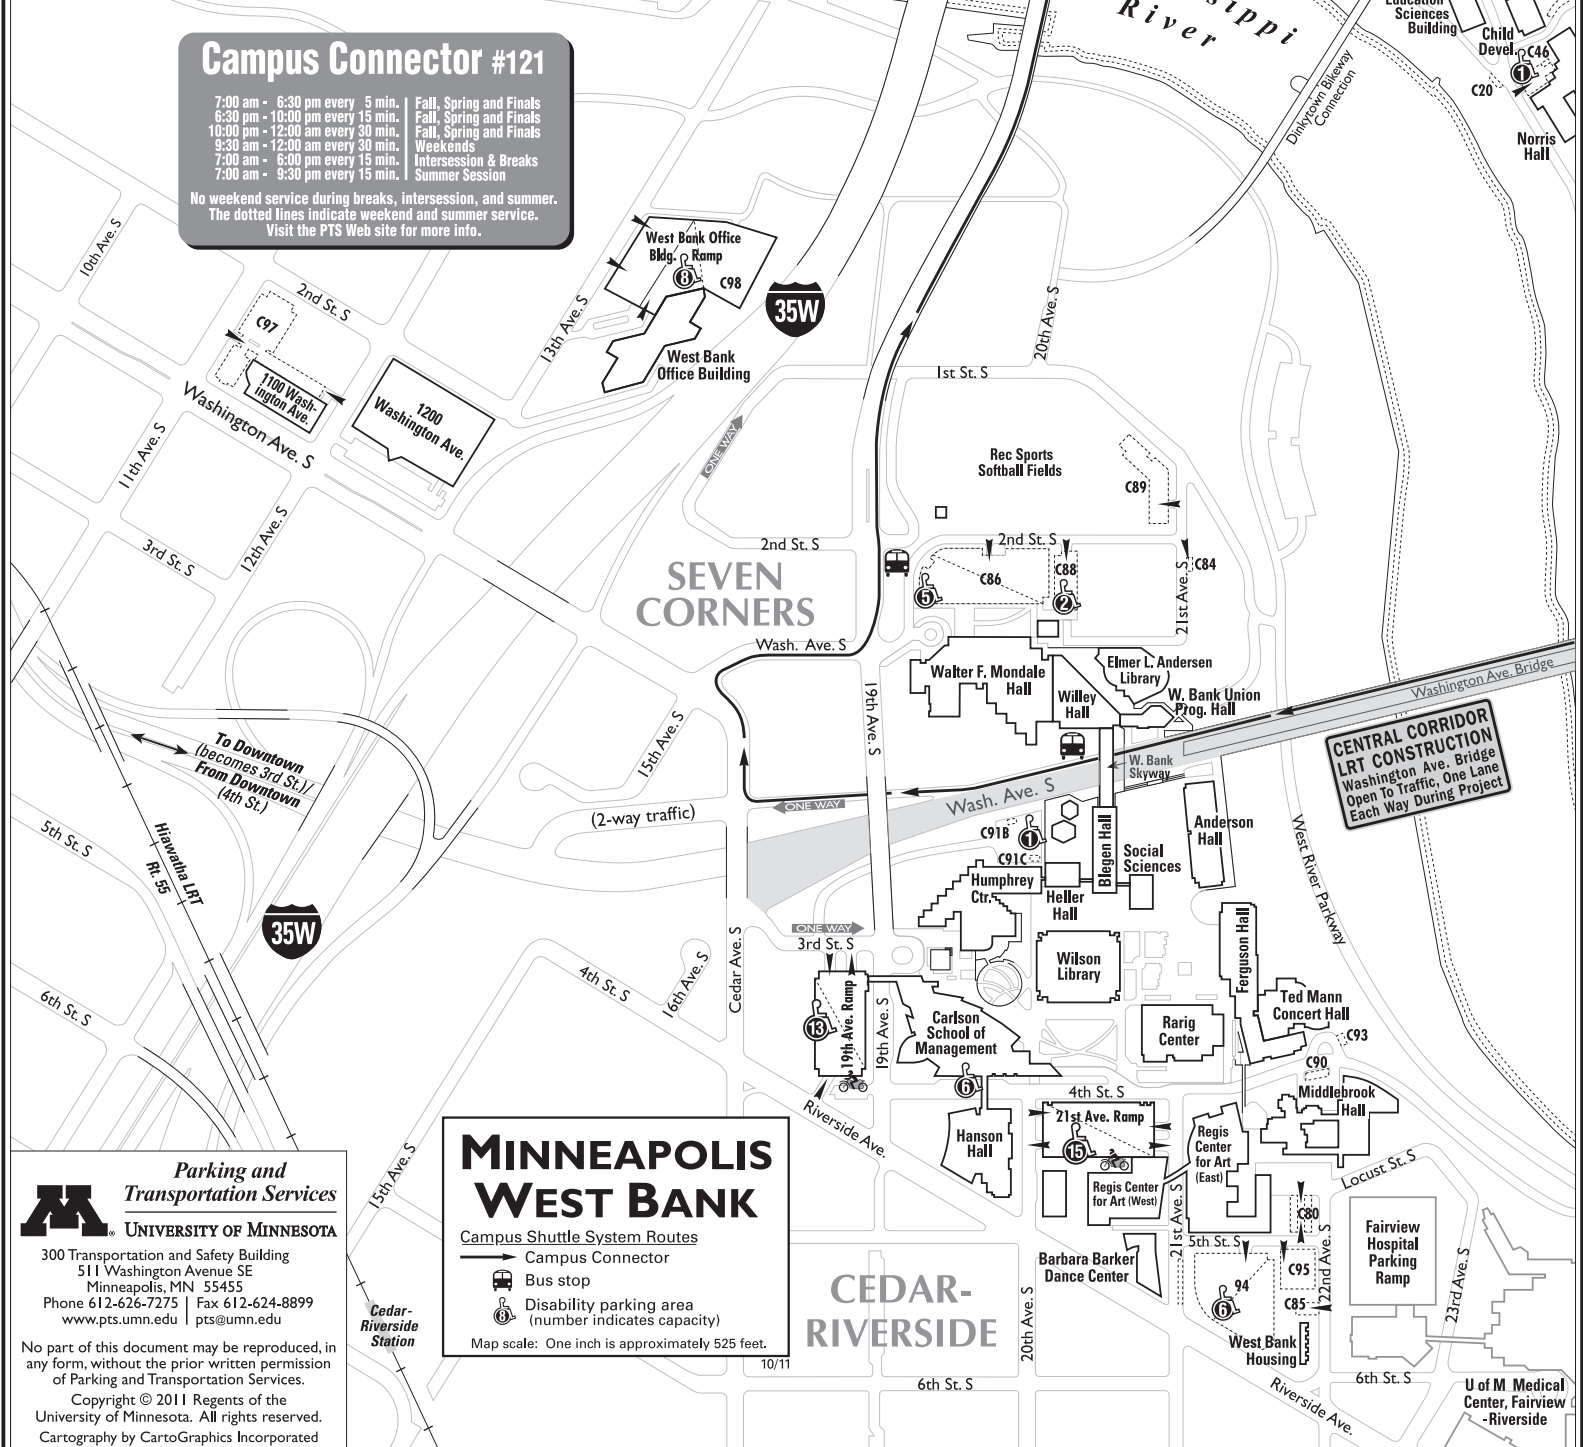

Campus Connector #121

7:00 am - 6:30 pm every 5 min.	Fall, Spring and Finals
6:30 pm - 10:00 pm every 15 min.	Fall, Spring and Finals
10:00 pm - 12:00 am every 30 min.	Fall, Spring and Finals
9:30 am - 12:00 am every 30 min.	Weekends
7:00 am - 6:00 pm every 15 min.	Intercession & Breaks
7:00 am - 9:30 pm every 15 min.	Summer Session

No weekend service during breaks, intercession, and summer. The dotted lines indicate weekend and summer service. Visit the PTS Web site for more info.

Parking and Transportation Services

UNIVERSITY OF MINNESOTA

Map scale: One inch is approximately 525 feet.