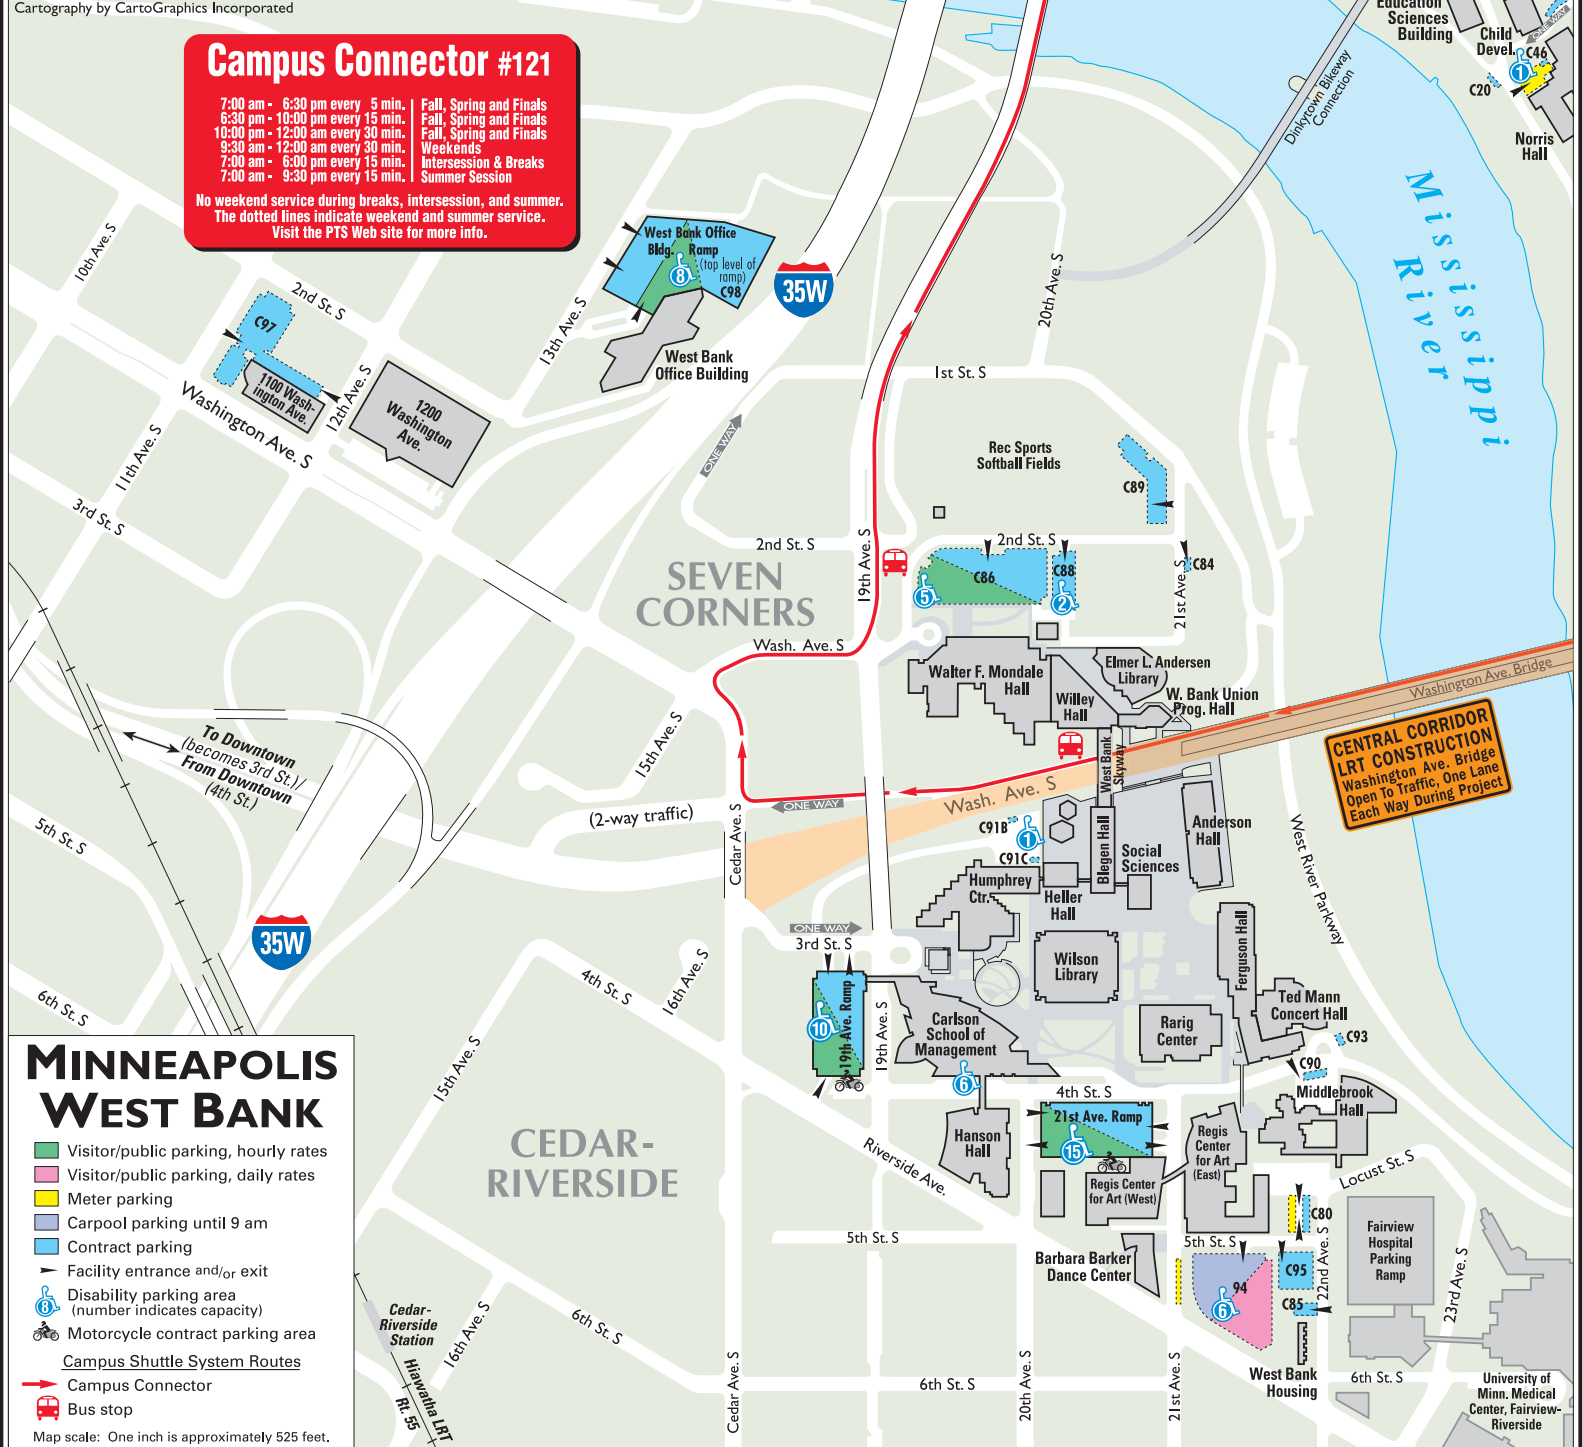

**Campus Connector #121**

7:00 am - 6:30 pm every 5 min.	Fall, Spring and Finals
6:30 pm - 10:00 pm every 15 min.	Fall, Spring and Finals
10:00 pm - 12:00 am every 30 min.	Fall, Spring and Finals
9:30 am - 12:00 am every 30 min.	Weekends
7:00 am - 6:00 pm every 15 min.	Intercession & Breaks
7:00 am - 9:30 pm every 15 min.	Summer Session

No weekend service during breaks, intercession, and summer. The dotted lines indicate weekend and summer service. Visit the PTS Web site for more info.

**CENTRAL CORRIDOR LRT CONSTRUCTION**  
 Washington Ave. Bridge Open to Traffic, One Lane Each Way During Project