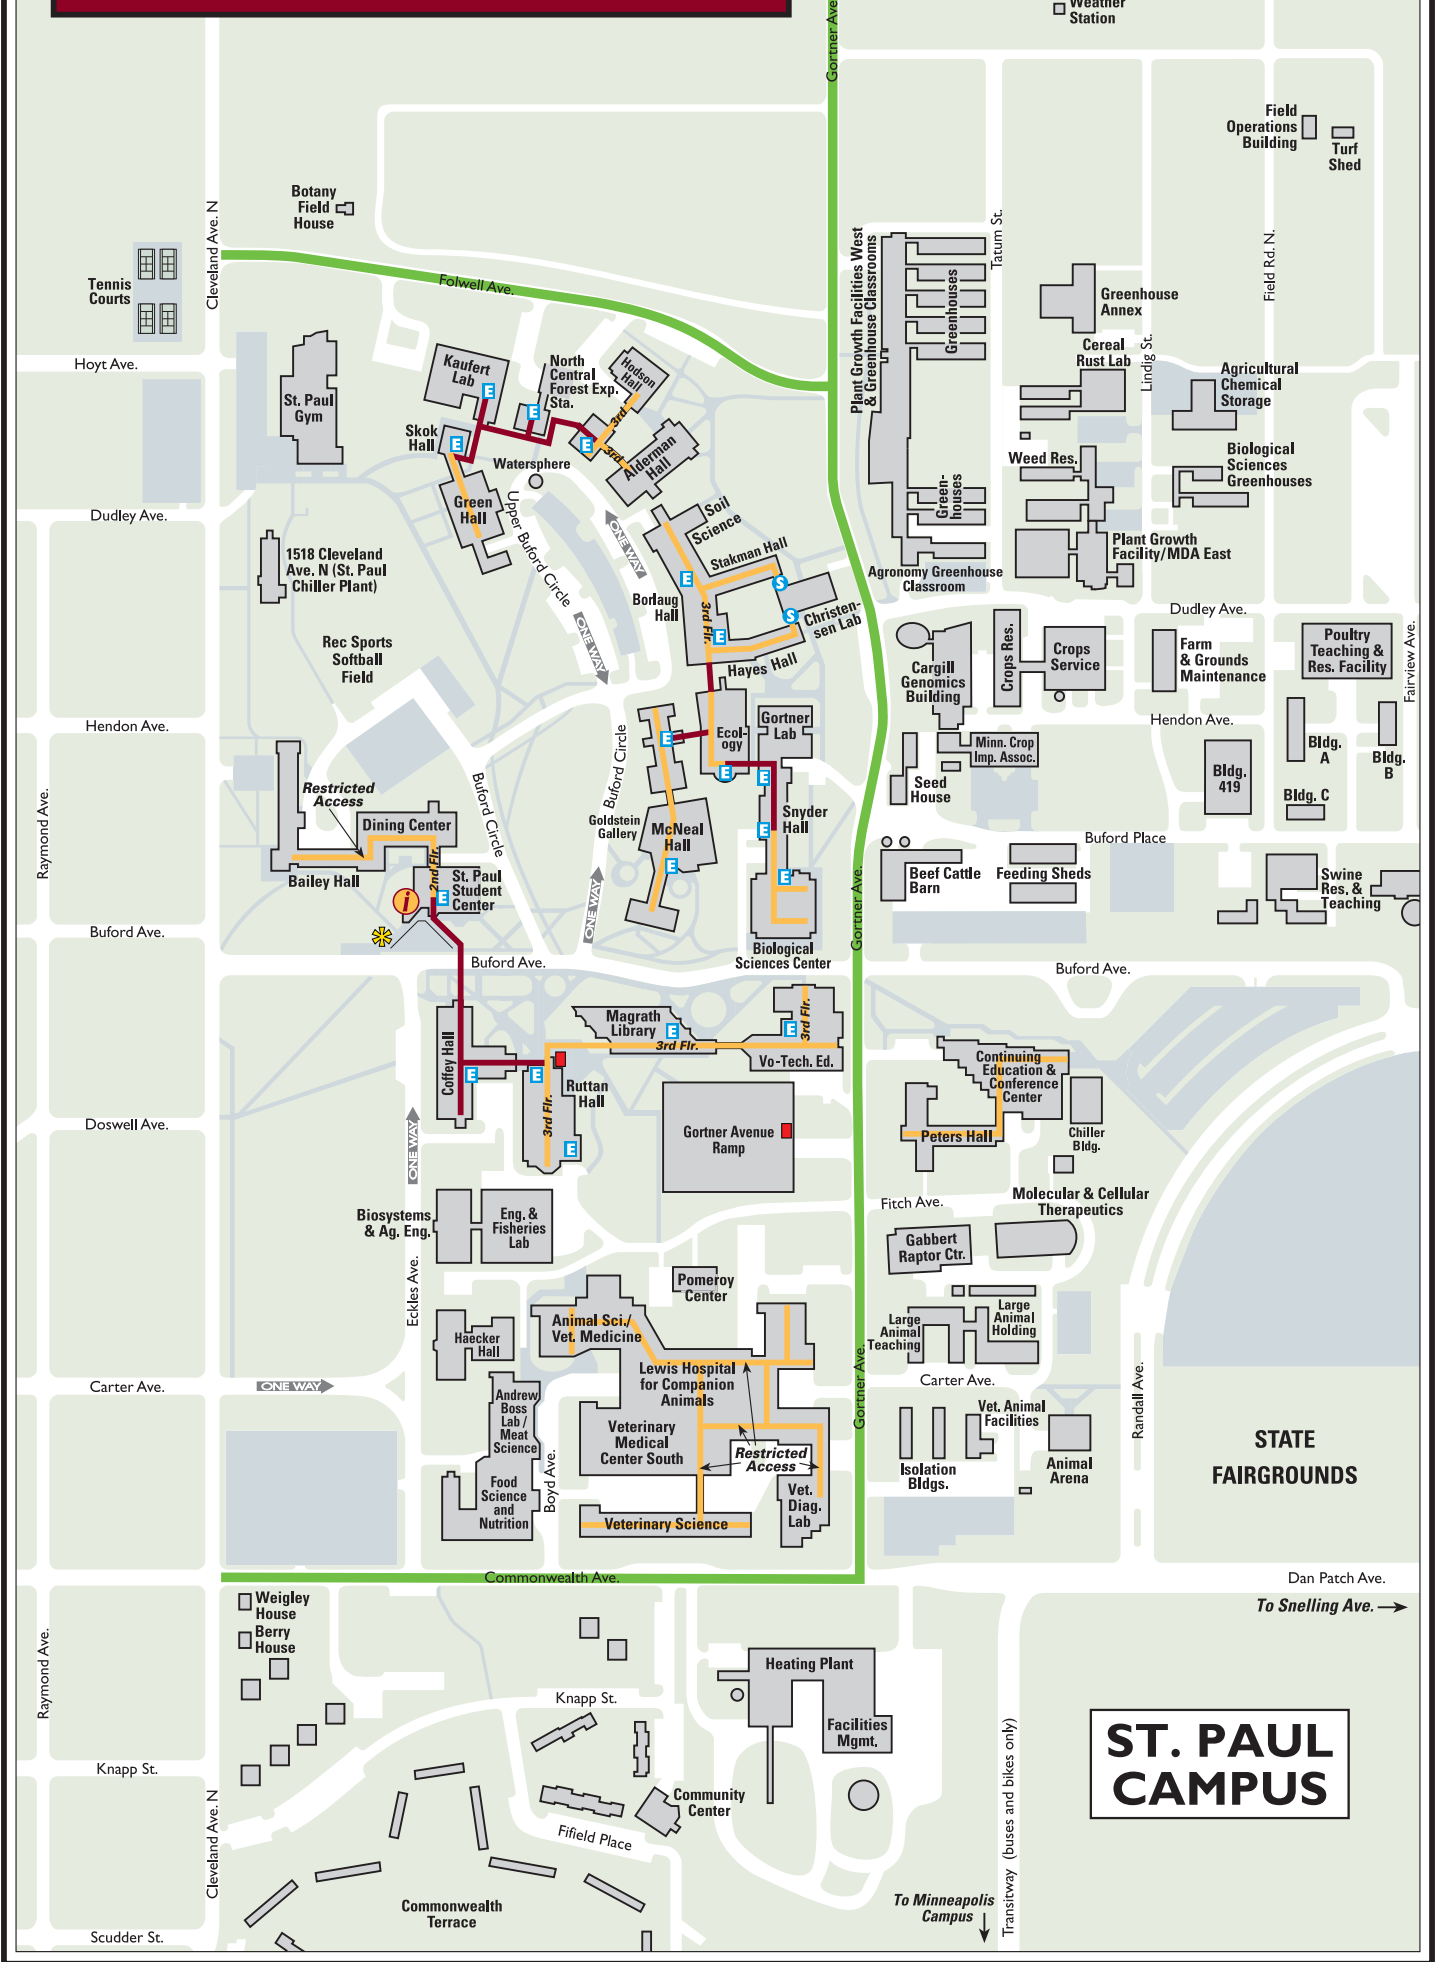

Biking & Gopher Way System

ST. PAUL CAMPUS

Biking information:

- Bike racks are located near most buildings.
- Bike lane**
- Bike locker**
- Air station**
- PTS self-service information**
- Nice Ride bicycle kiosk**

Tunnel & skyway information:

- Tunnel**
- Above-ground connection** (level indicated when other than 1st floor)
- Elevator – disability access**
- Stairway – no disability access**

Most tunnels and skyways are open Monday through Friday from 8:00 a.m. to 4:30 p.m. Access varies depending upon location. Some tunnels/skyways are restricted. Restrictions are posted at tunnel/skyway entrances. Security cameras and disability access vary from route to route. To contact the free Campus Security Escort Service, available 24/7, call 612-624-WALK (9255). Questions? Call the PTS Office at 612-626-7275.